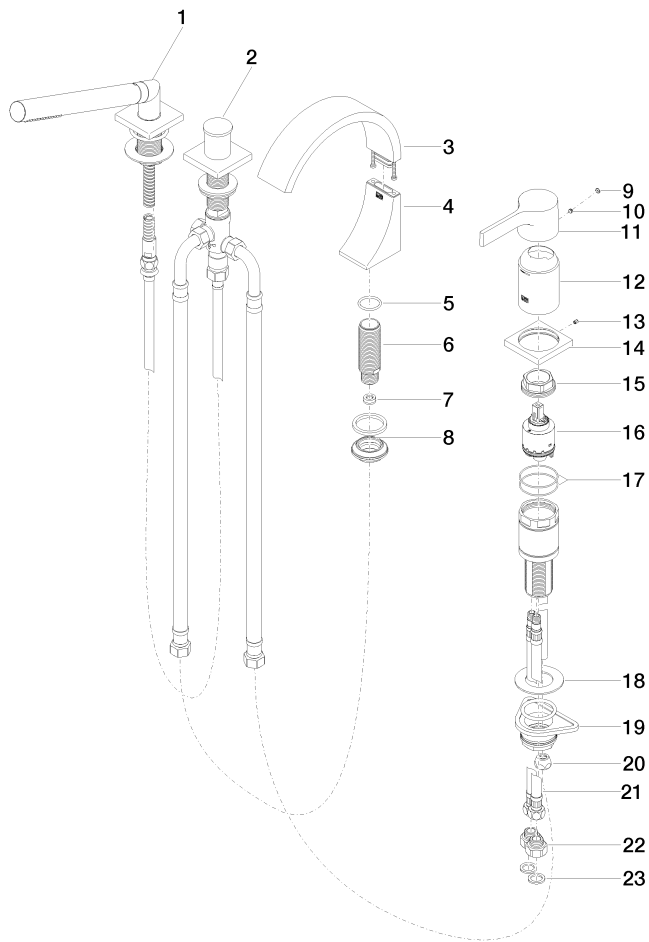

27 632 811

- 167mm projection
- spout: rectangular normal flow
- max. flow 23.8 l/min at 3 bar flow pressure
- Hand shower: COMPACT RAIN, max. flow rate 6.8 l/min (at 3 bar)
- complete hand shower set with anti-scale system
- automatic bath/shower diverter
- height of mixer 198 mm
- height up to aerator 133 mm
- hole diameter spout 28 mm
- hole diameter for complete hand shower set 32 mm
- rosette for mixer 60 x 60mm
- rosette for complete hand shower set 60 x 60mm
- metal shower hose 1750mm with integrated anti-twist protection

Intrinsic protection against back flow.

	Chrome	27 632 811-00
	Brushed Platinum	27 632 811-06
	Dark Chrome	27 632 811-19
	Brushed Durabronze (23kt Gold)	27 632 811-28
	Brushed Dark Platinum	27 632 811-99

Recommended miscellaneous

Perfecto installation kit - 12 614 970 90

27 632 811

CYO Bath shower set for bath rim or tile edge installation - Chrome

CYO

27 632 811

Spare parts list

No.	Item Number	Name	Quantity used	Delivery time
1	27 702 980-00	Hand shower set for bath rim or tile edge installation - Chrome	1	10
2	29 140 670-00	Two-way diverter for bath rim or tile edge installation - Chrome	1	10
3	90 11 70 013 00-00	spout	1	10
4	90 19 70 011 00-00	connection	1	10
5	09 14 10 009 90	seal	1	2
6	09 30 01 117 90	connection	1	2
7	09 23 01 057 90	flow reducer	1	2
8	04 23 10 044 09 90	fixing set	1	2
9	90 31 20 087 00-00	plug	1	10
10	90 31 11 063 00 90	pin	1	2
11	09 20 67 007-00	handle	1	10
12	09 28 30 037-00	cover	1	10
13	09 31 11 044 90	pin	1	2
14	09 27 67 016-00	rosette	1	10
15	09 24 04 448 90	nut	1	2
16	90 15 05 039 00 90	cartridge	1	2
17	09 14 10 201 90	seal	2	2
18	09 30 11 060 90	disc	1	2
19	04 23 10 044 02 90	fixing set	1	2
20	04 23 30 041 00 90	threaded connector	1	2
21	04 30 04 021 00 90	hose	2	2
22	09 24 03 185-00	nipple	2	10
23	09 14 05 004 90	seal	2	2